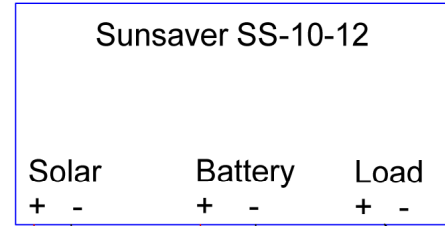

120W 12V Solar Panel

Extension Wires

12V Battery

Note: 10A 12VDC Load
MAX from Load Terminals